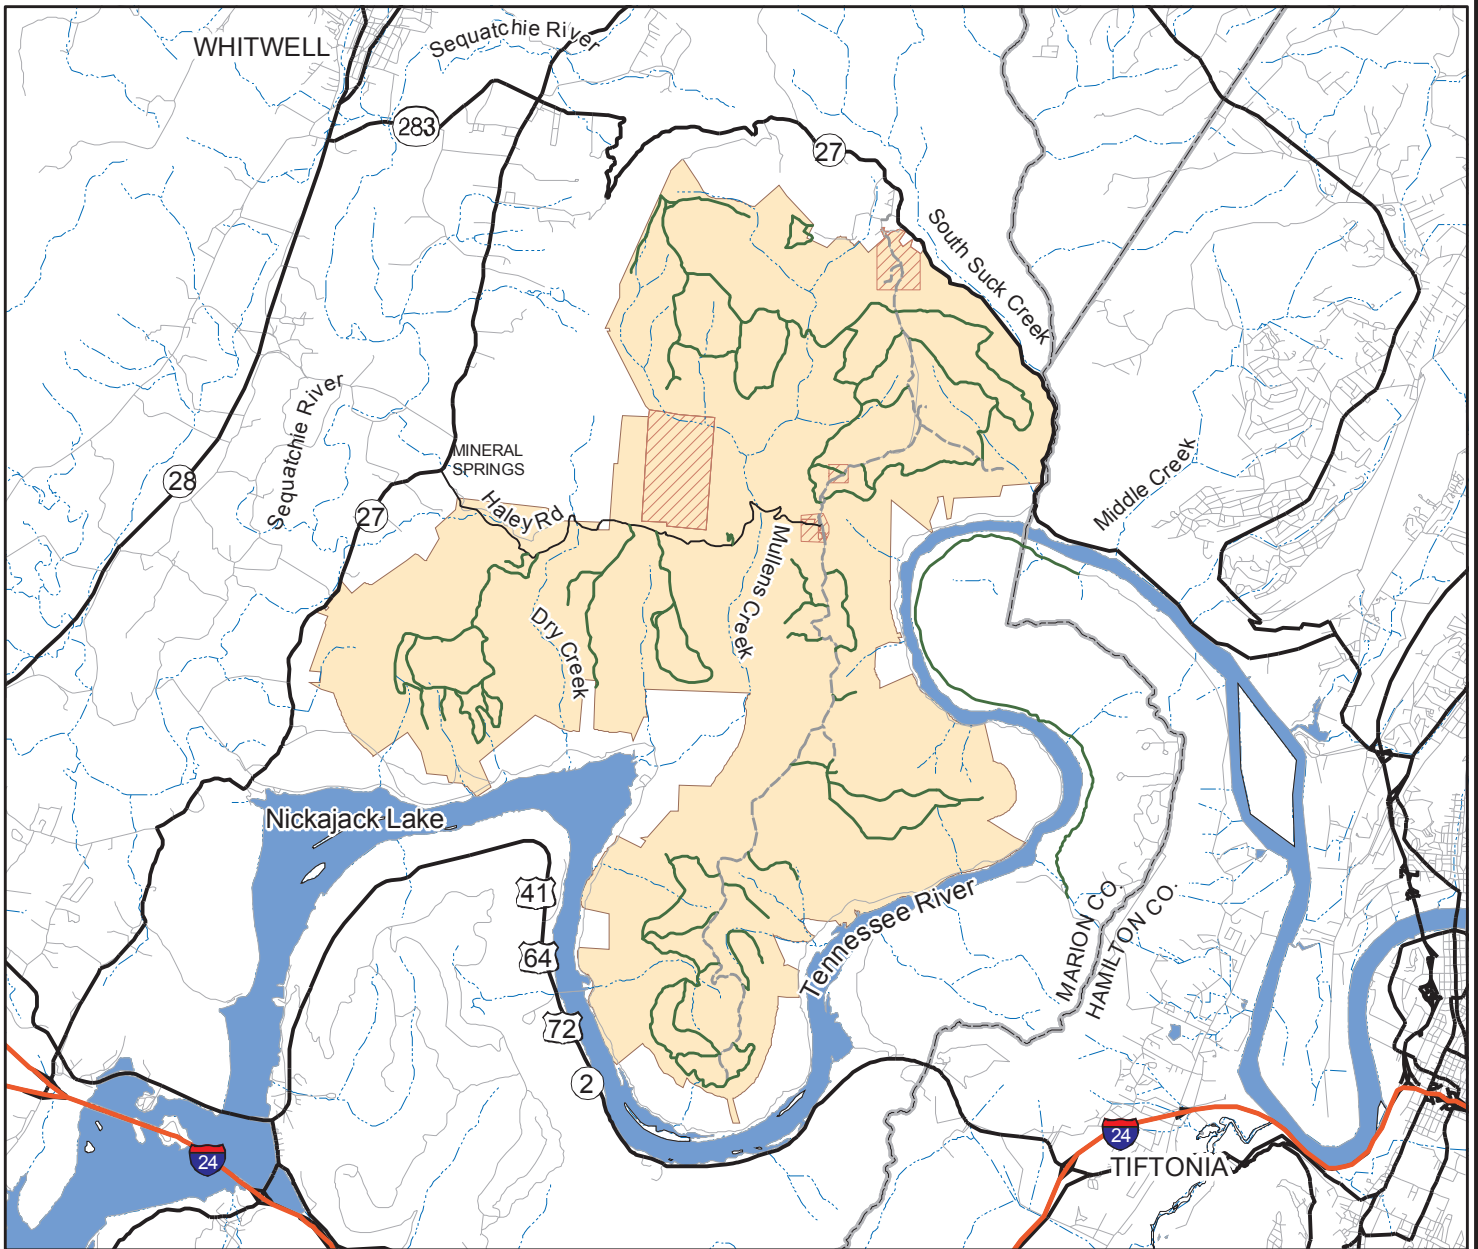

# Prentice Cooper State Forest and WMA

- Wildlife Management Area
- Other Management Area
- No Hunting Zone

PCAN #328796

Produced by the TWRA GIS (01/17/06 mkm, wmc)