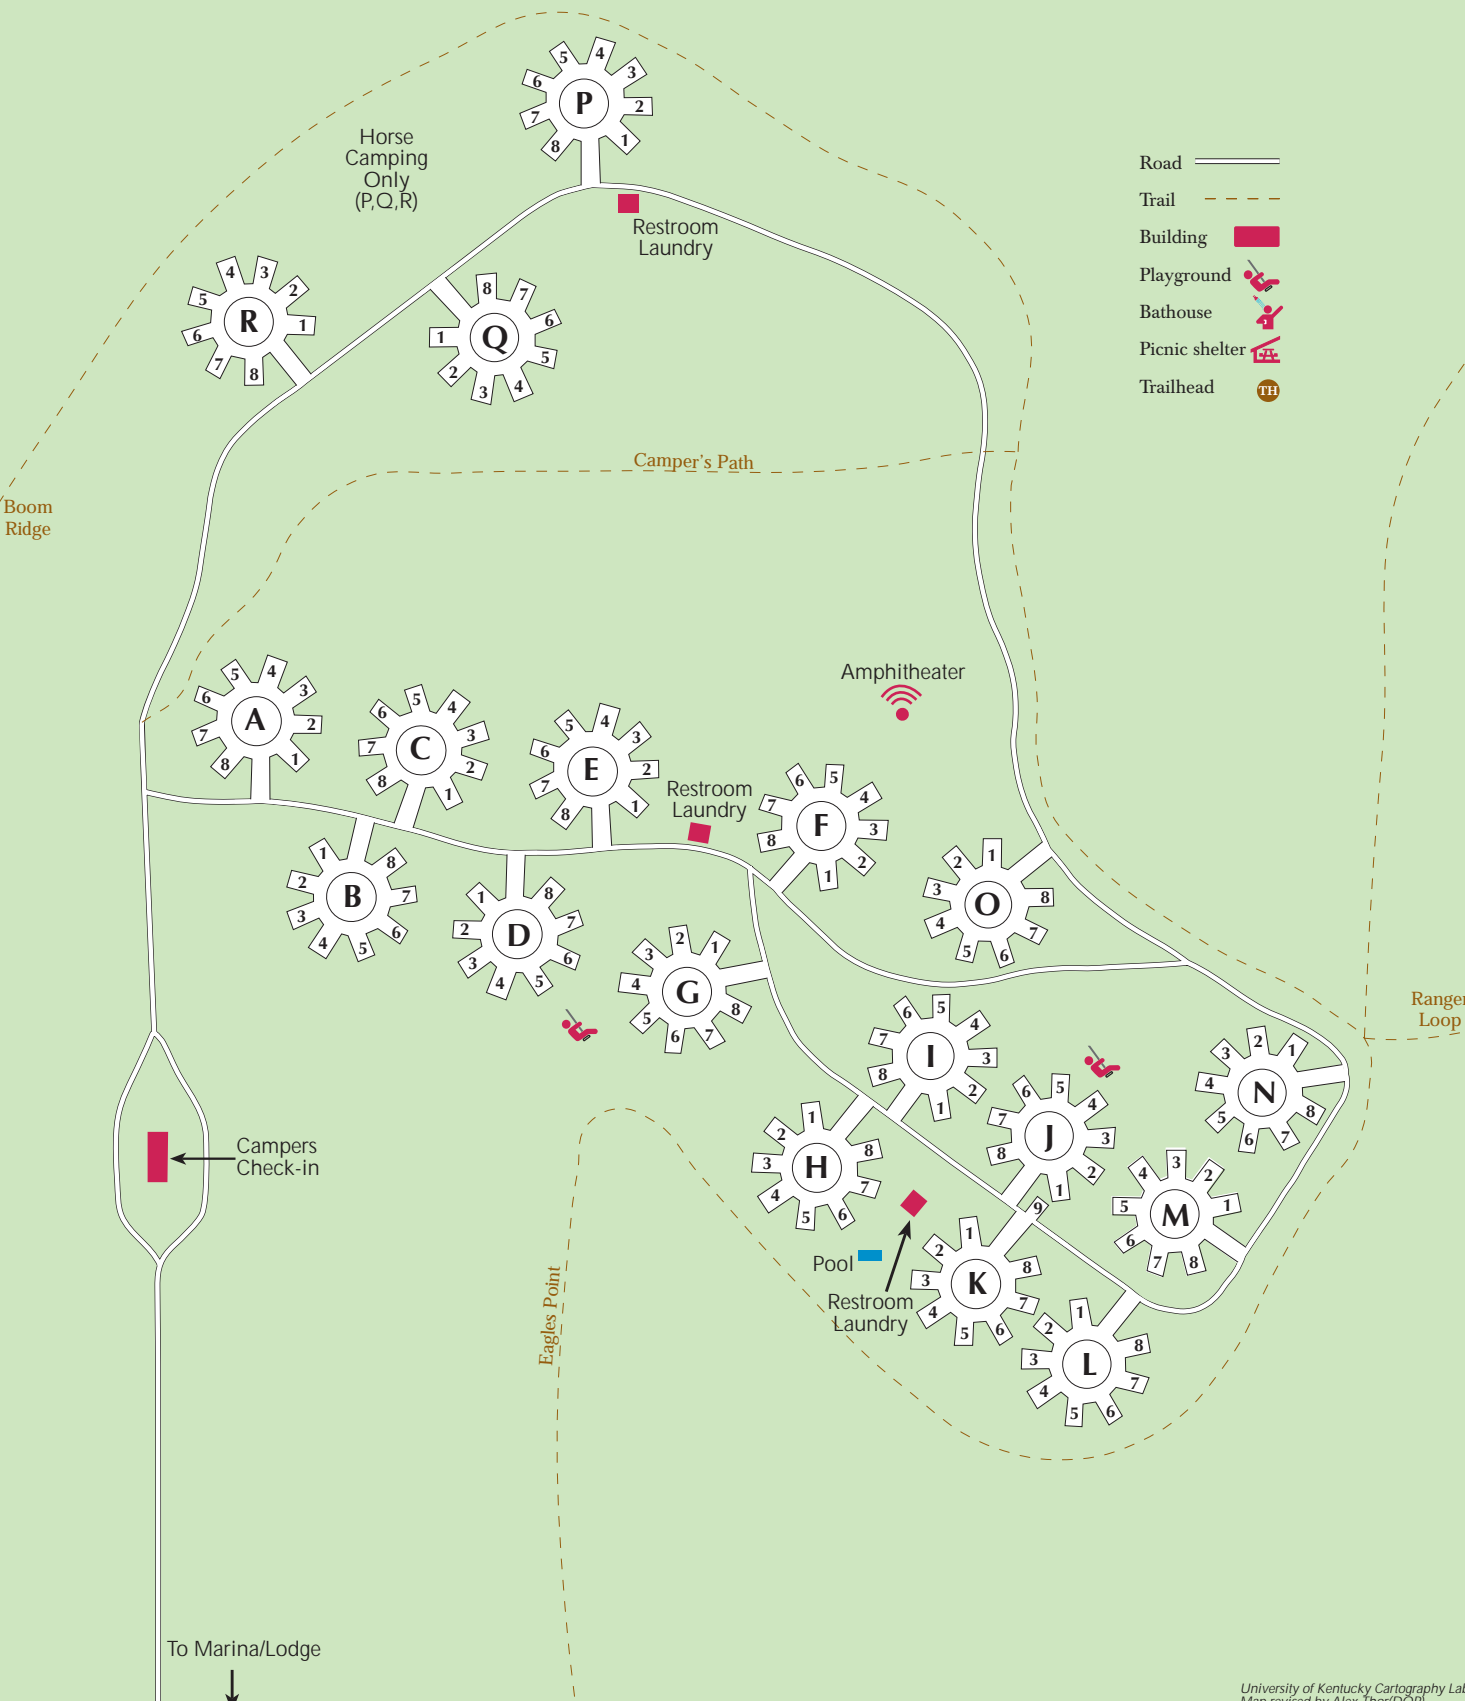

DALE HOLLOW LAKE CAMPGROUND

- Road
- Trail
- Building
- Playground
- Bathhouse
- Picnic shelter
- Trailhead