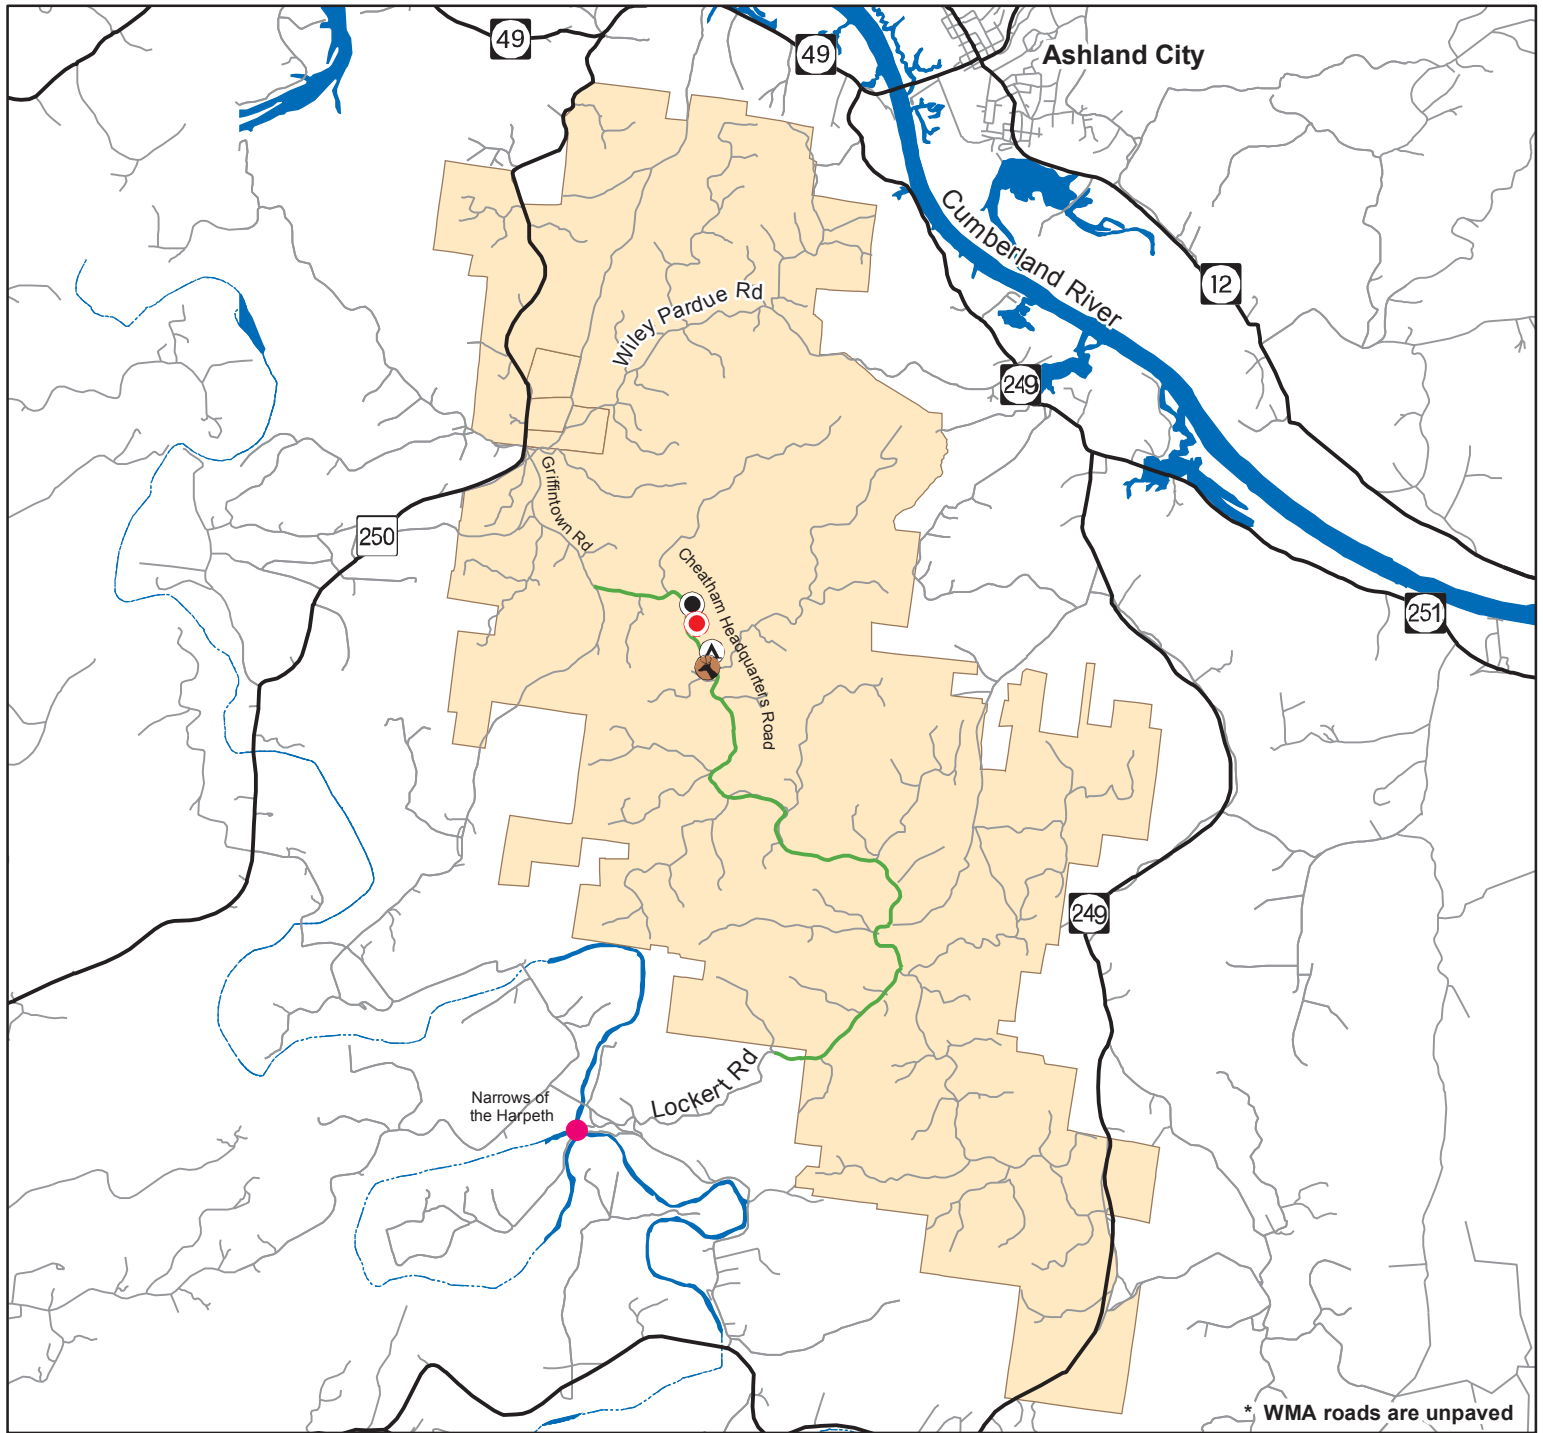

Cheatham Wildlife Management Area

CHEATHAM COUNTY

- Wildlife Management Area
- Other Management Area

- archery range
- rifle range
- ▲ camping
- ▲ checking station