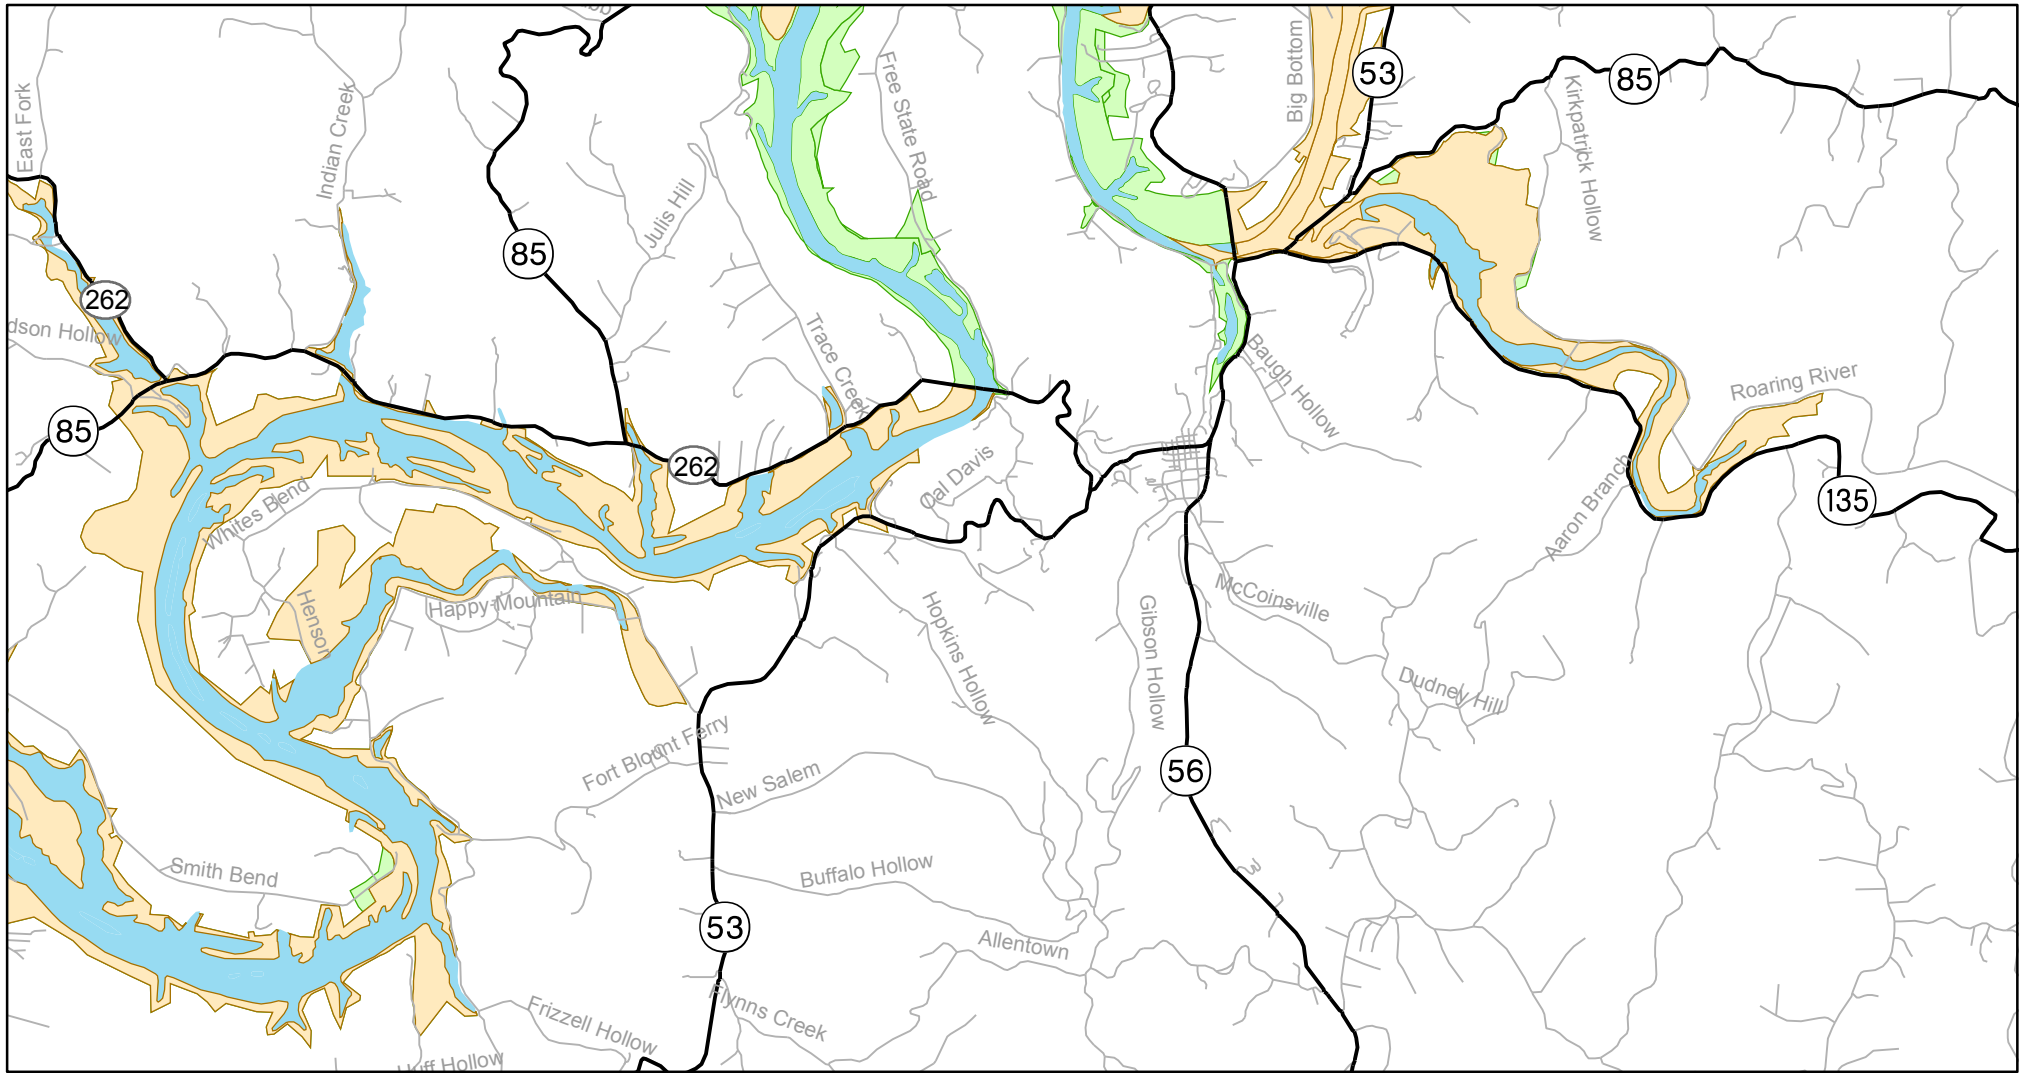

Cordell Hull WMA - Middle

Jackson County, Tennessee

-  Cordell Hull WMA
-  Other Management Areas