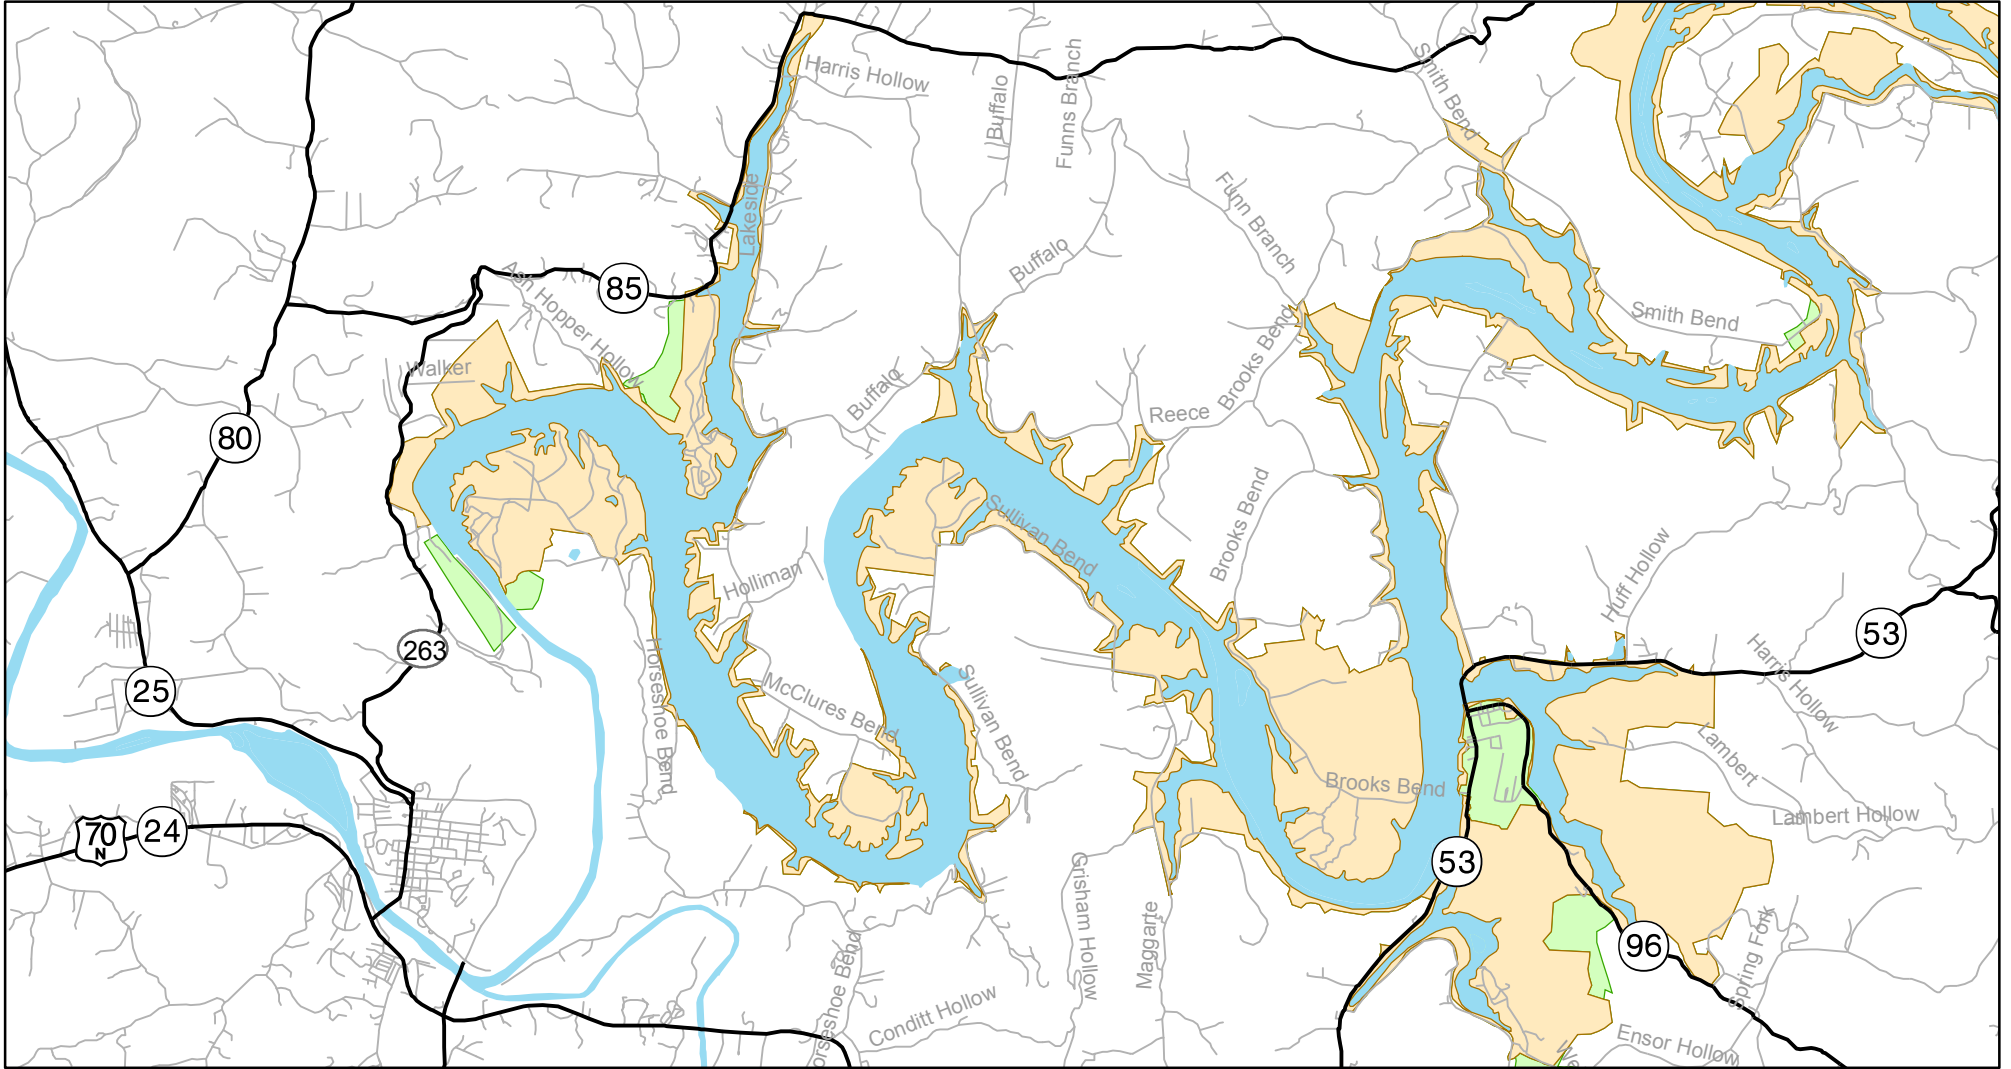

Cordell Hull WMA - West

Jackson and Smith Counties, Tennessee

0 1 2 4 Miles

Cordell Hull WMA Other Management Areas

produced by TWRA GIS (12/27/05 DR)