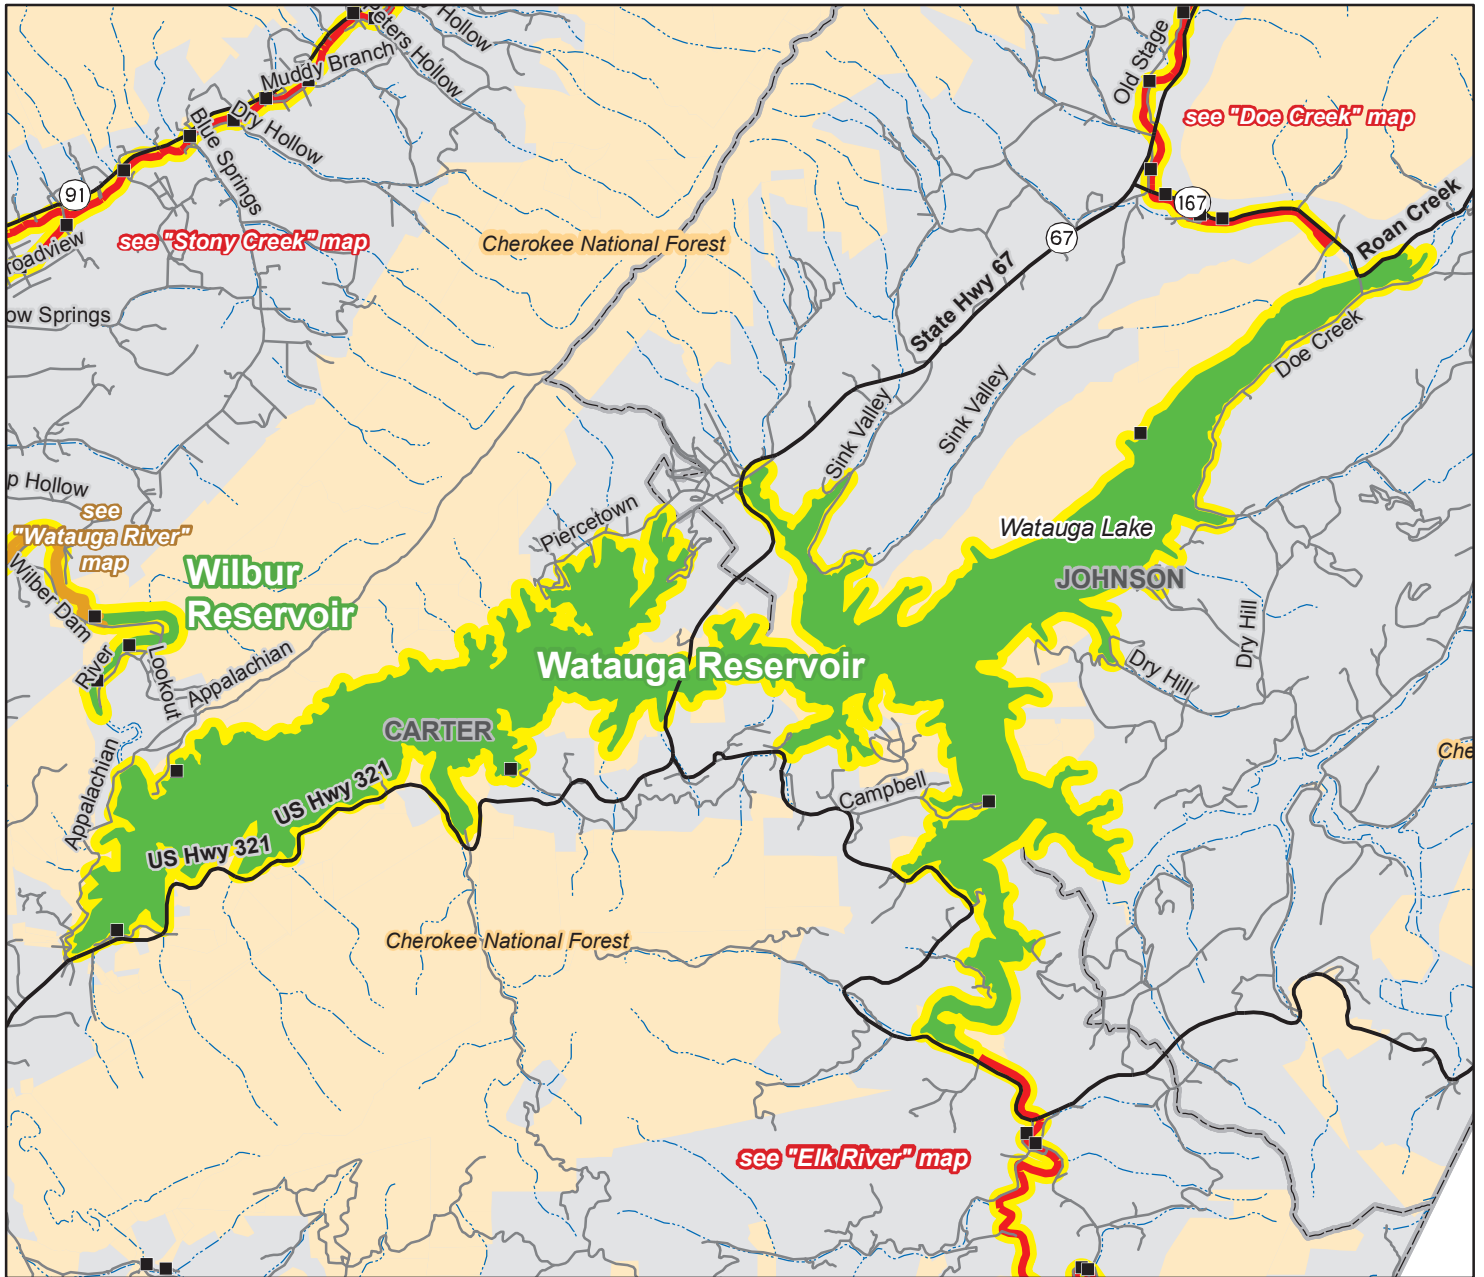

# Stocked Trout Program

## Watauga Reservoir & Wilbur Reservoir

- Trout Stream or Lake
- Trout Reservoir
- Trout Tailwater
- Winter Trout Stream or Lake
- Stocking Site