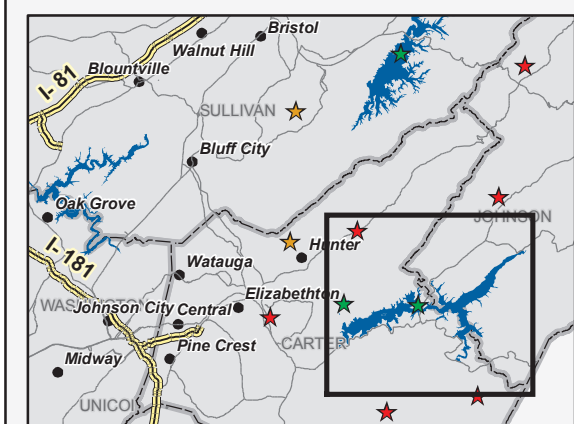

# Stocked Trout Program

## Watauga Reservoir & Wilbur Reservoir

- Trout Stream or Lake
- Trout Reservoir
- Trout Tailwater
- Winter Trout Stream or Lake
- Stocking Site