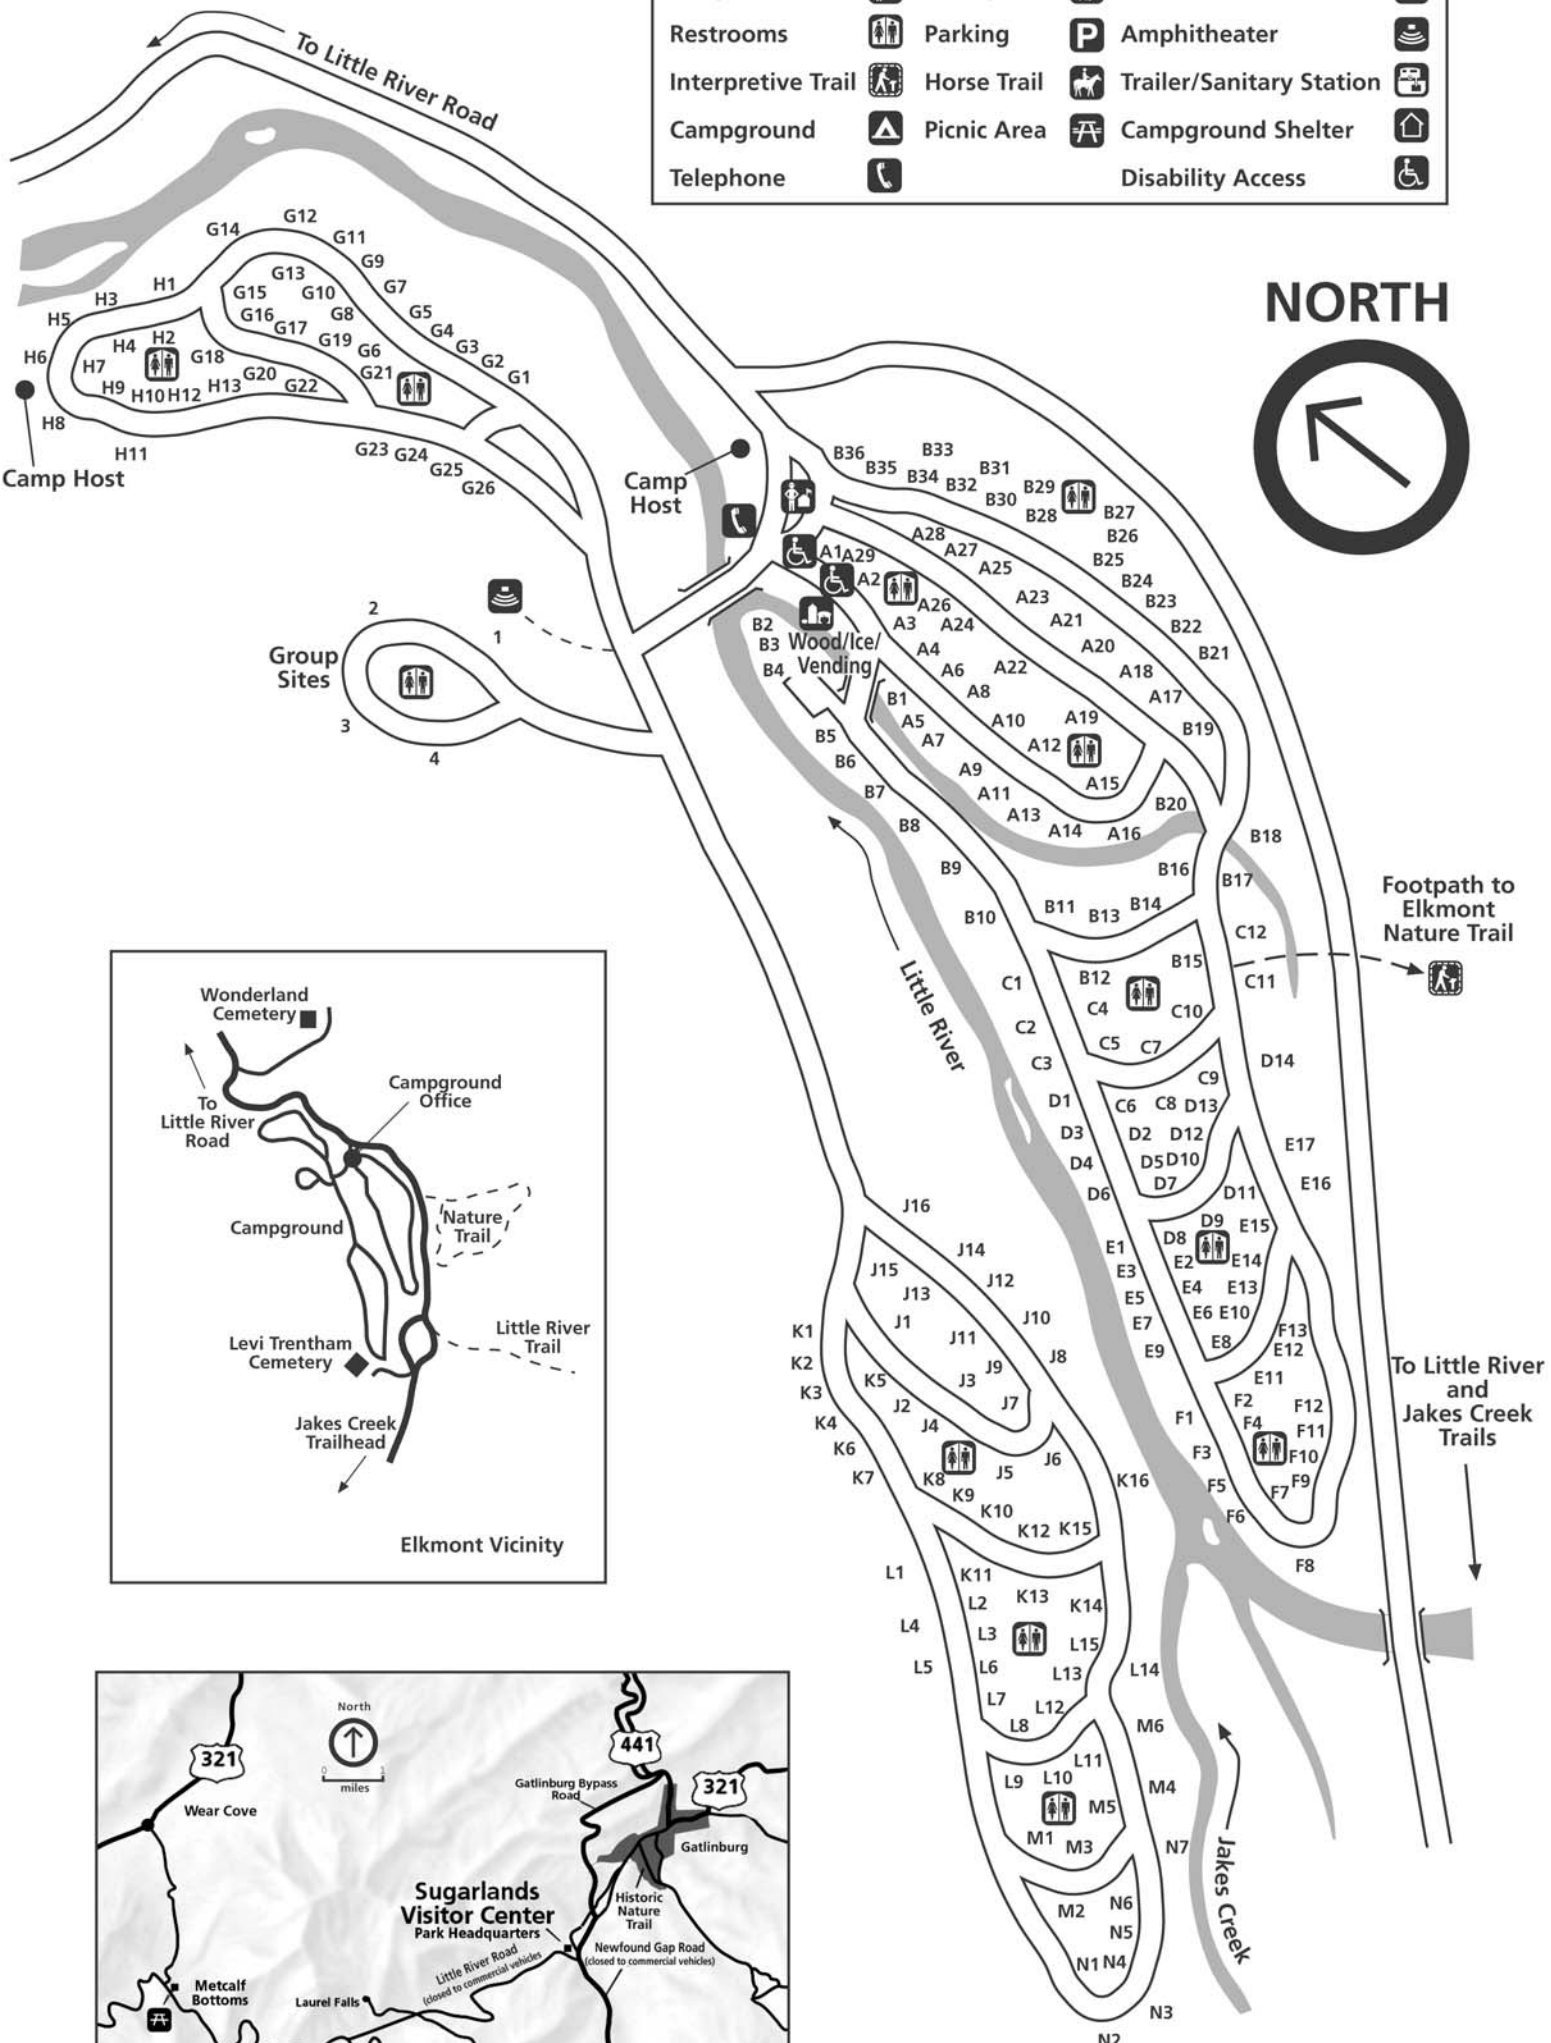

ELKMONT CAMPGROUND

Ranger Station		Hiking Trail		Camp Supplies	
Restrooms		Parking		Amphitheater	
Interpretive Trail		Horse Trail		Trailer/Sanitary Station	
Campground		Picnic Area		Campground Shelter	
Telephone		Disability Access			